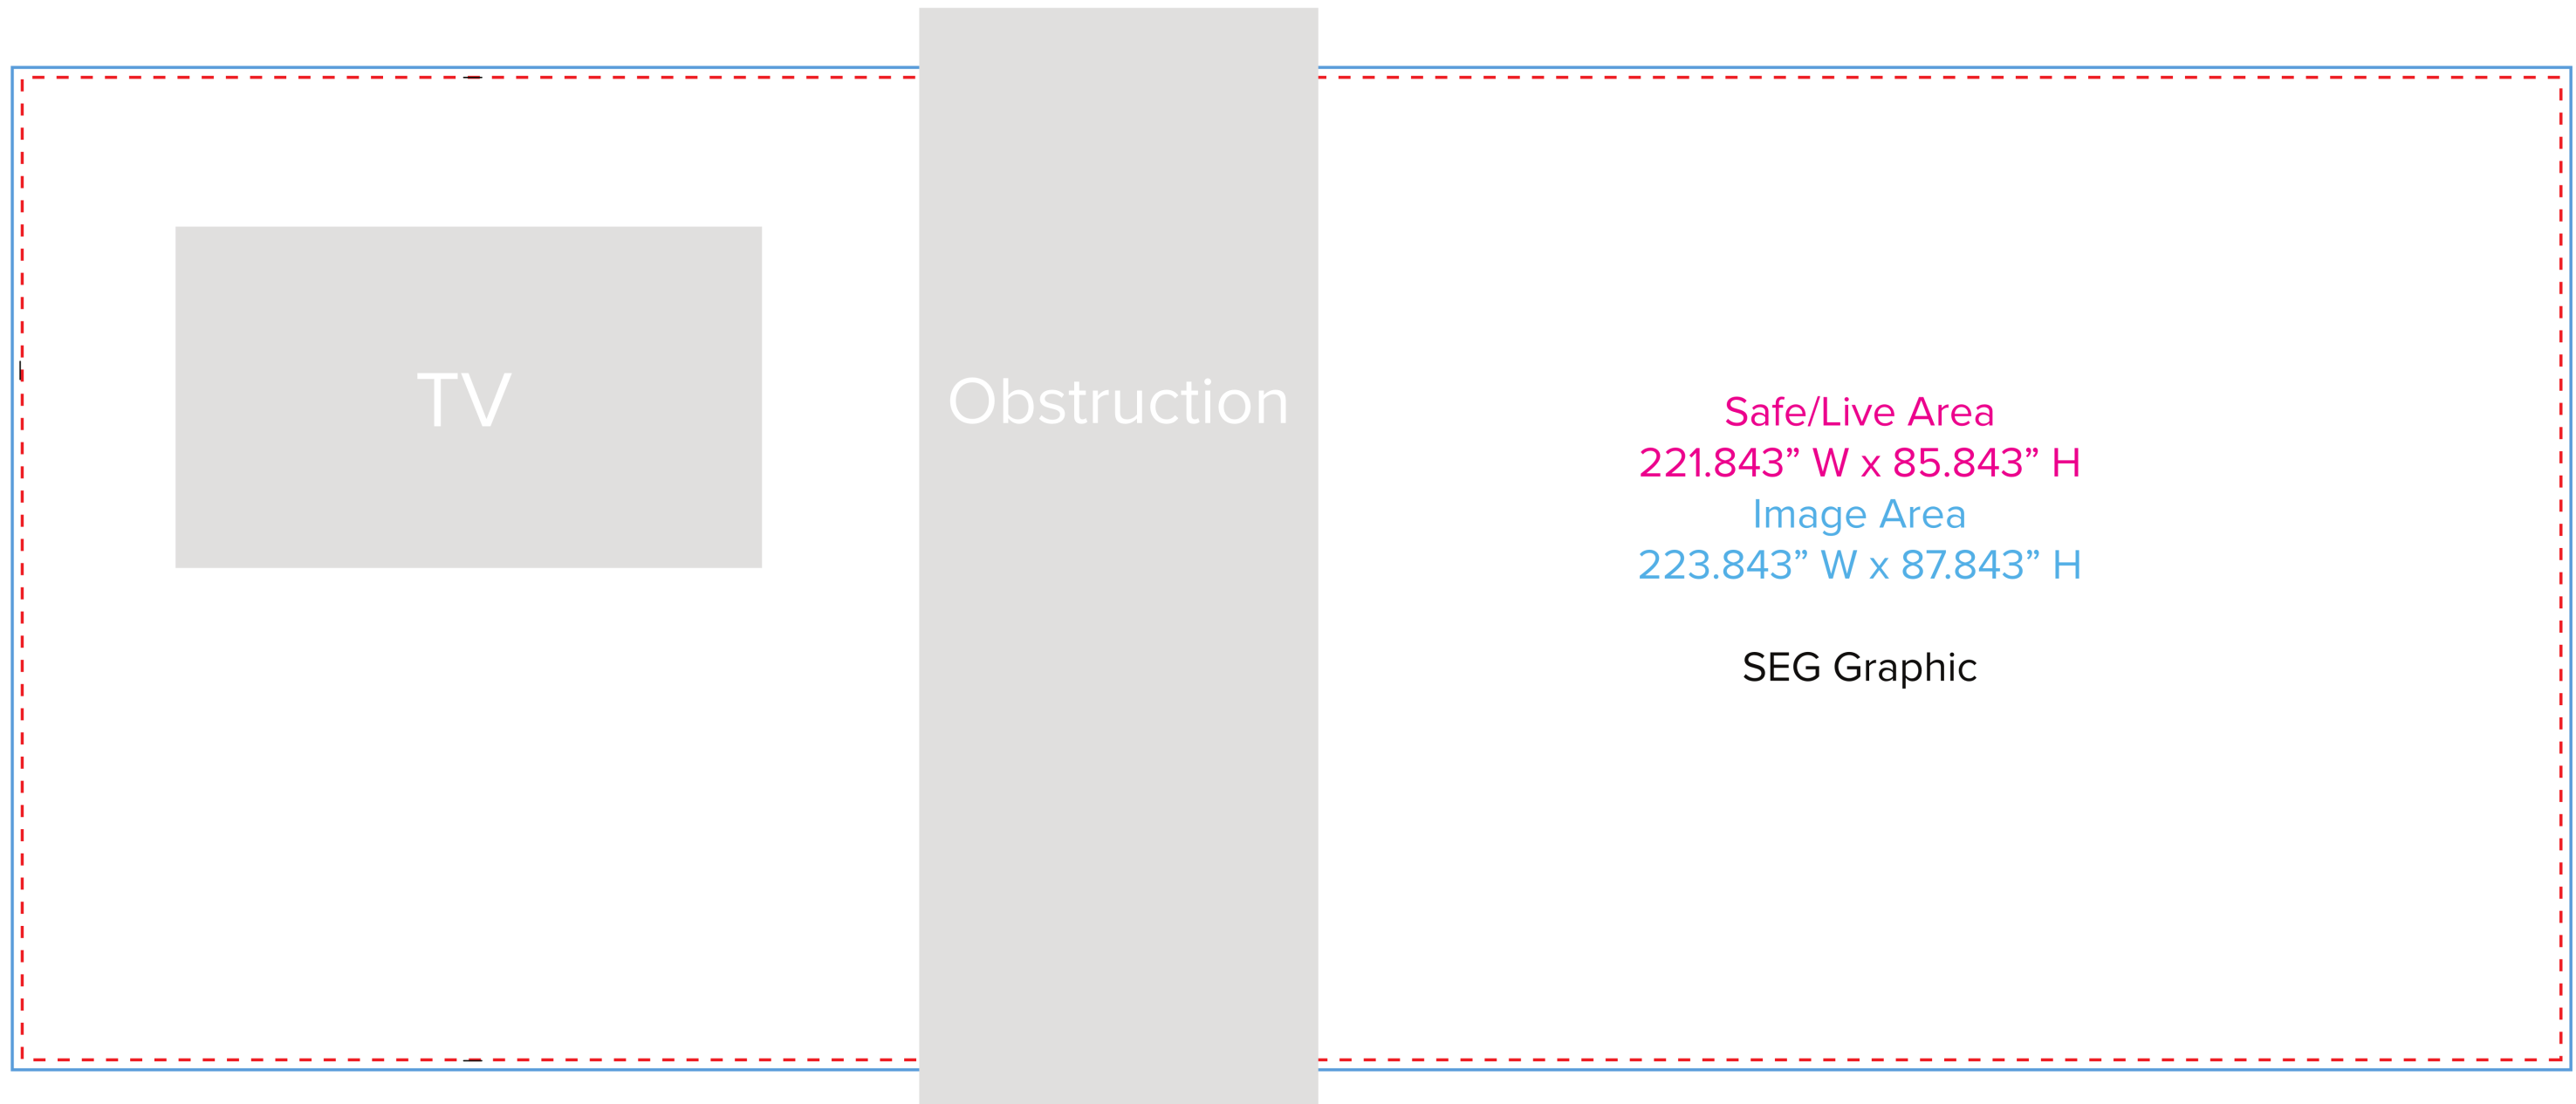

Graphic Template
10 x 20 Inline Exhibit
Backwall with Flat, Rectangular Panel – SEG Fabric Graphic

NOTE: All Raster Art (jpg, tiff,psd, png, etc.) must be at least 100 dpi at print size.

Standard kits are often customized. Please check with Customer Service to ensure that this template matches your specific job.