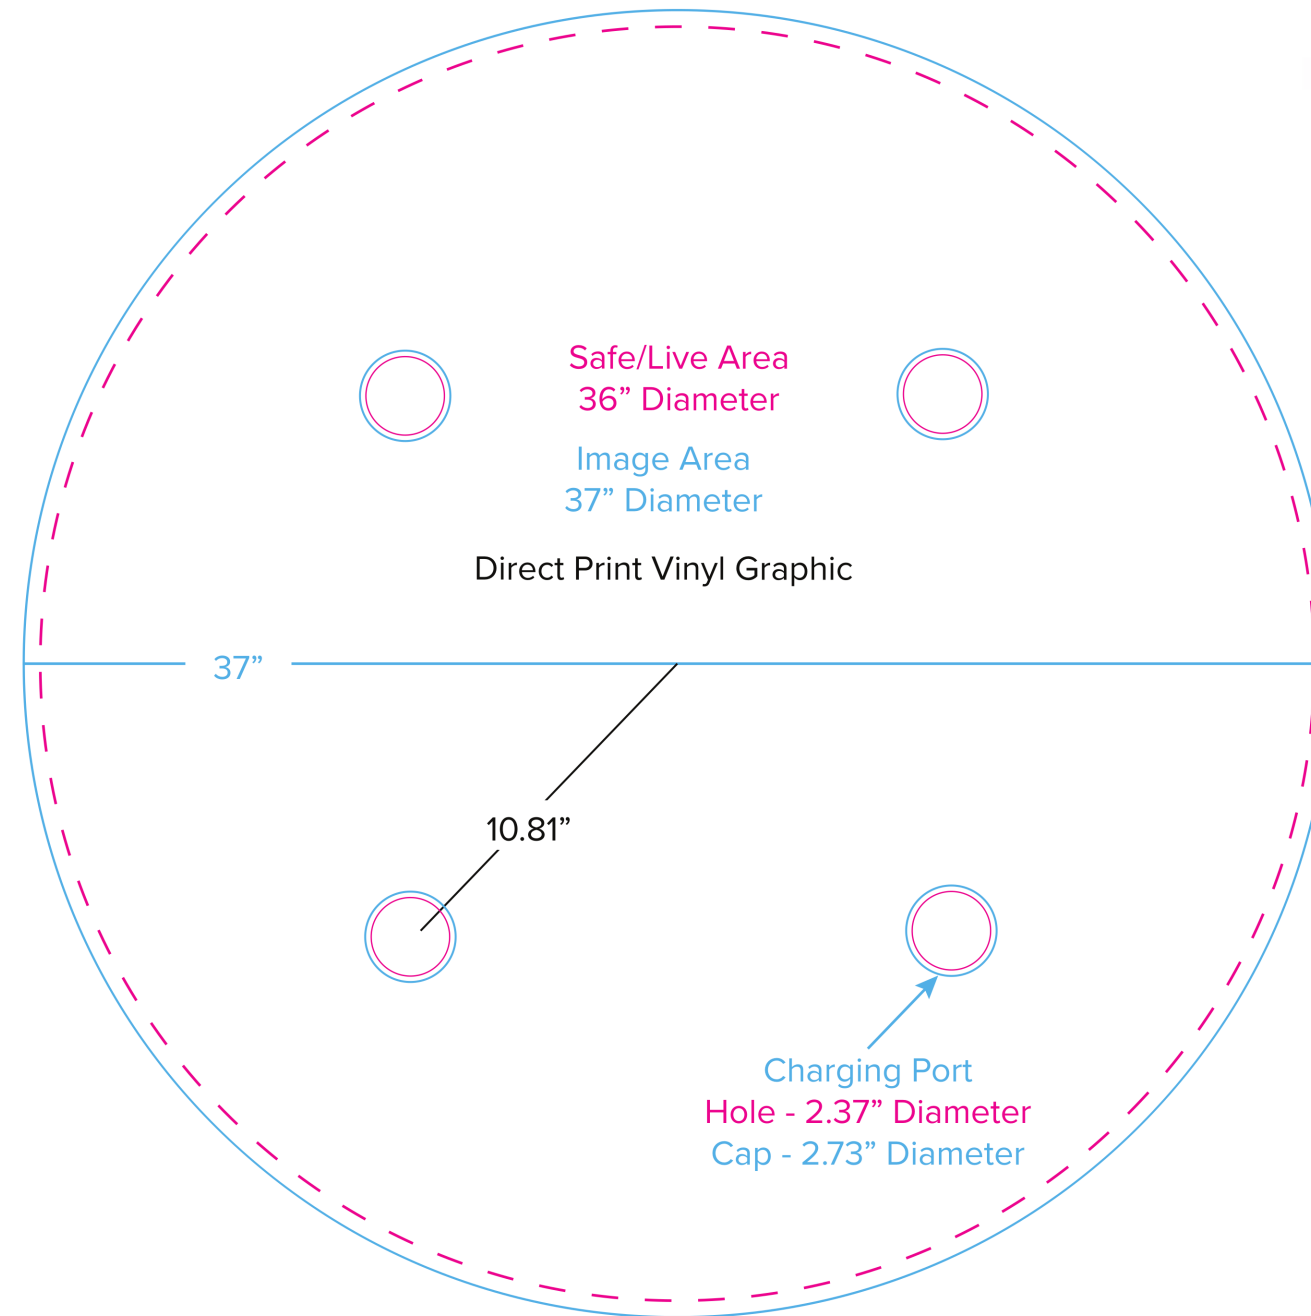

Graphic Template
10 x 20 Inline Exhibit
Backwall with Flat, Rectangular Panel – SEG Fabric Graphic

NOTE: All Raster Art (jpg, tiff,psd, png, etc.) must be at least 100 dpi at print size.

Standard kits are often customized. Please check with Customer Service to ensure that this template matches your specific job.

Graphic Template
Wireless Charging Coffee/Bistro Table
Direct Print Vinyl Graphic

NOTE: All Raster Art (jpg, tiff,psd, png, etc.) must be at least 100 dpi at print size.
Standard kits are often customized. Please check with Customer Service to ensure that this template matches your specific job.

Graphic Template
Custom Counters - Doors
Direct Print Vinyl Graphic

NOTE: All Raster Art (jpg, tiff,psd, png, etc.) must be at least 100 dpi at print size.

Standard kits are often customized. Please check with Customer Service to ensure that this template matches your specific job.