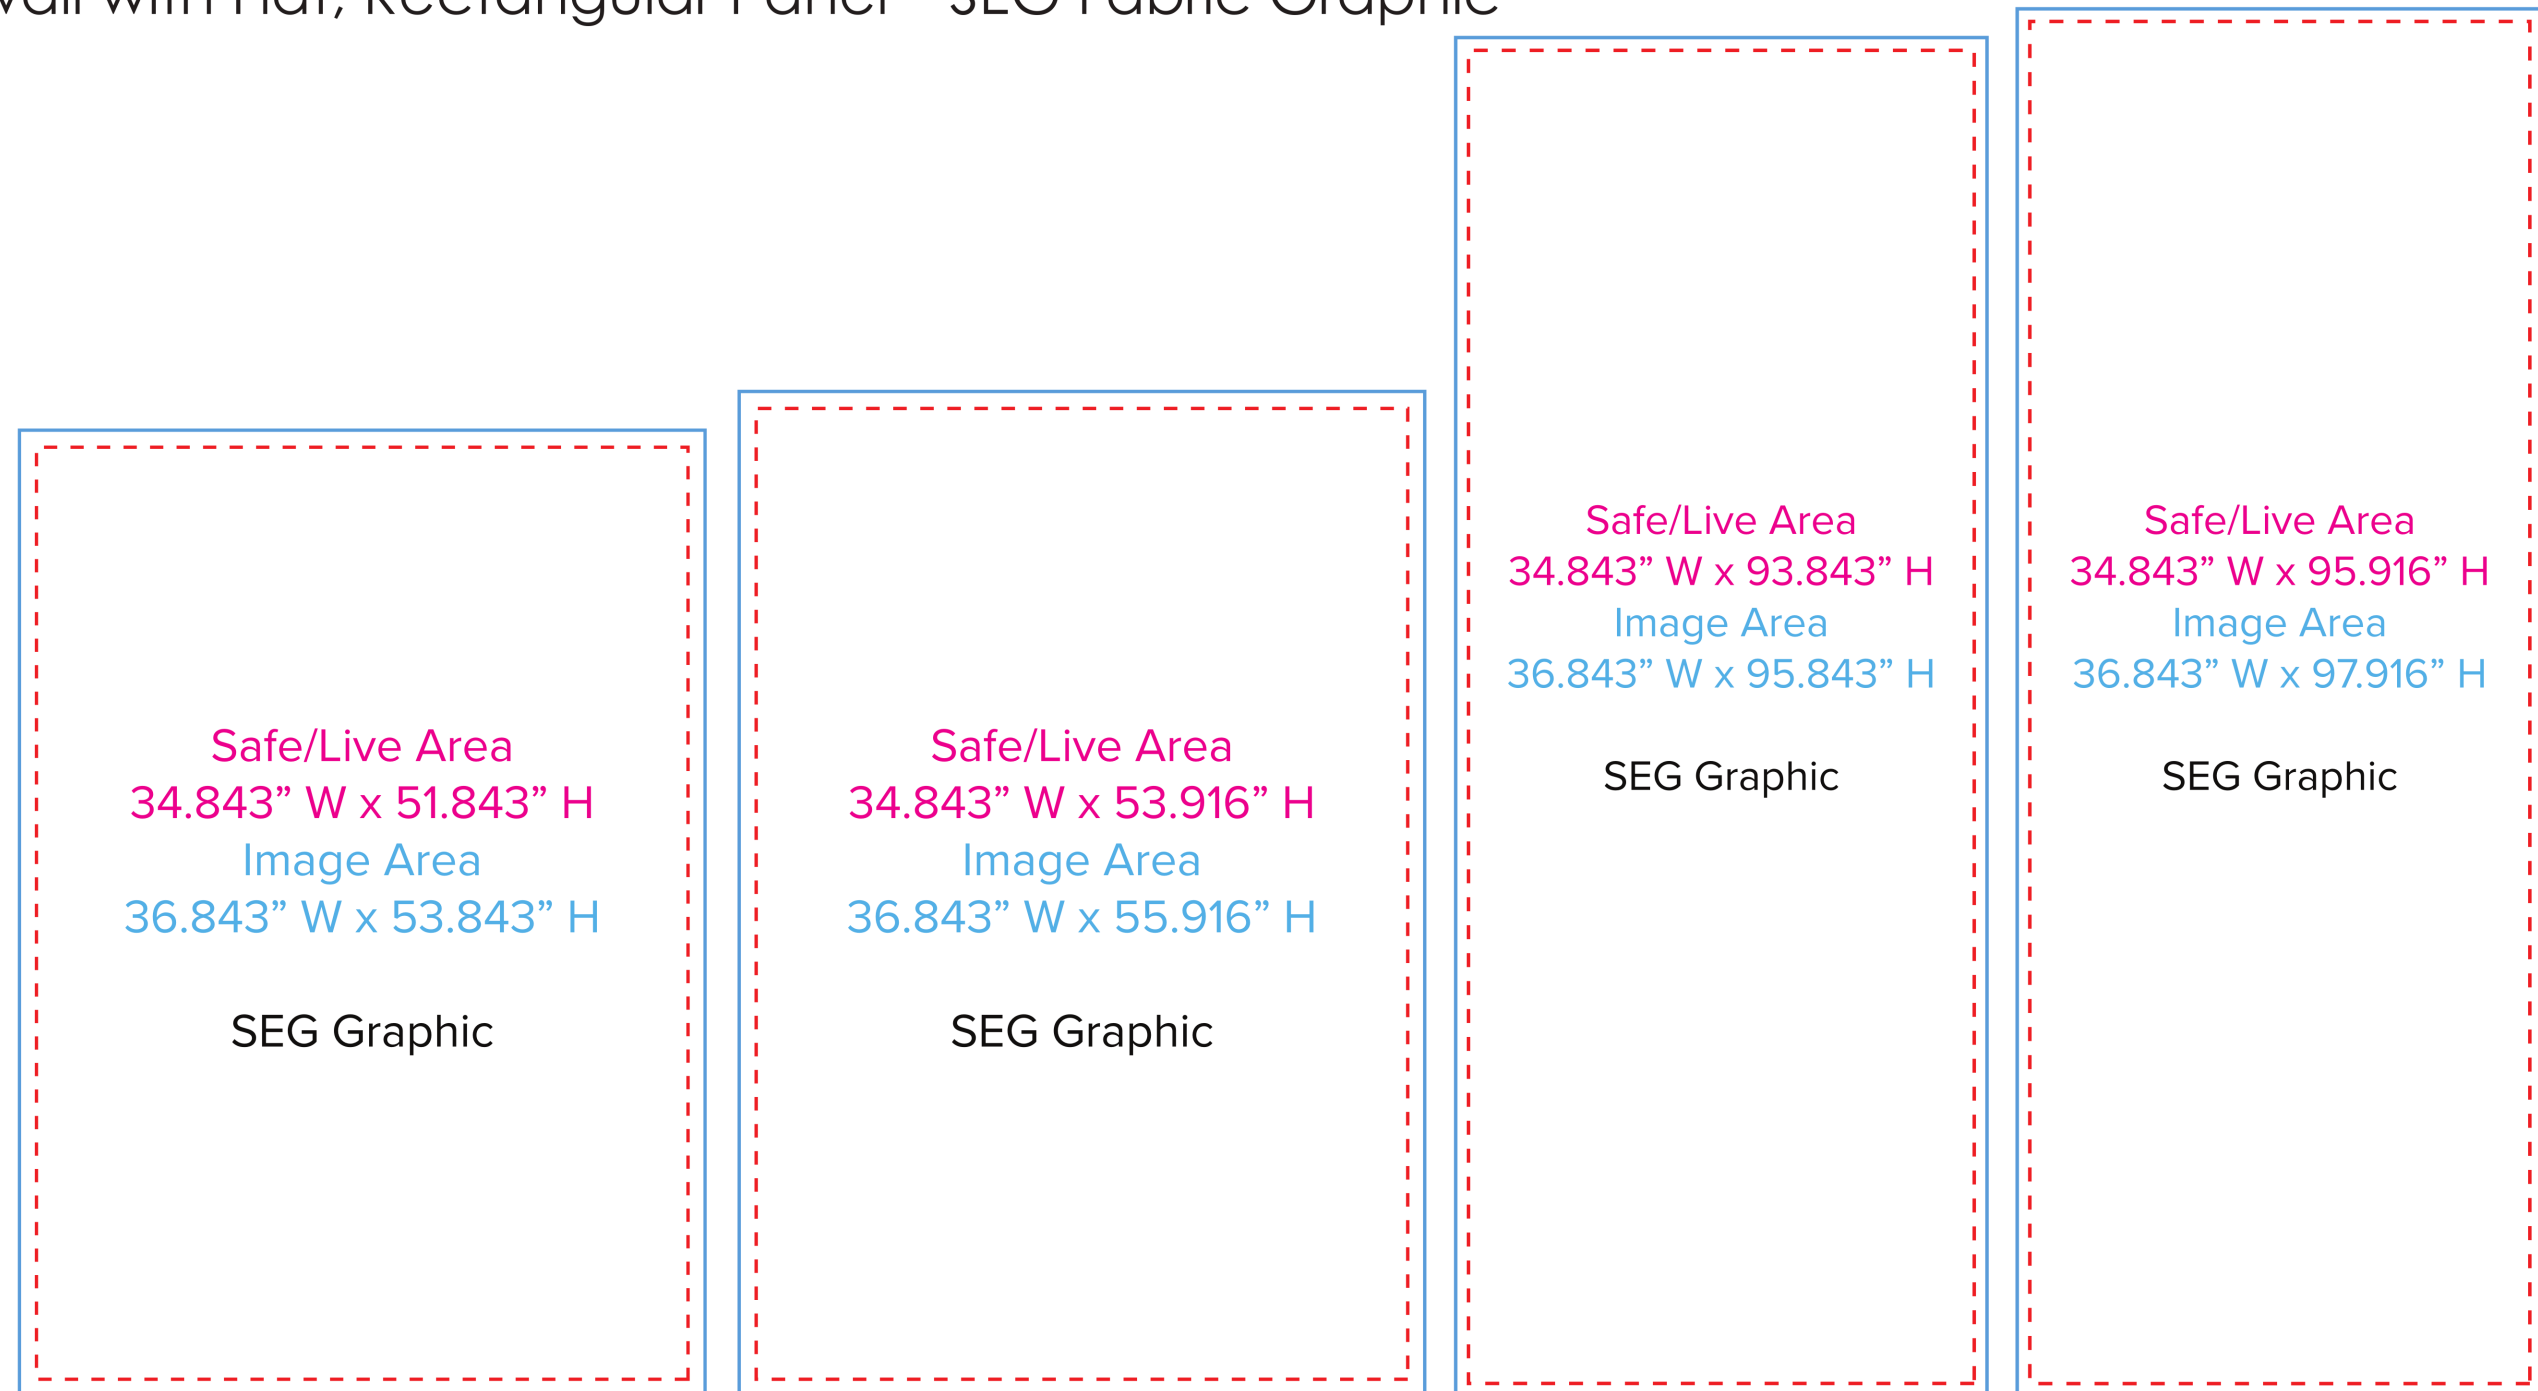

Graphic Template
10 x 20 Inline Exhibit
Backwall with Flat, Rectangular Panel – SEG Fabric Graphic

NOTE: All Raster Art (jpg, tiff,psd, png, etc.) must be at least 100 dpi at print size.

Standard kits are often customized. Please check with Customer Service to ensure that this template matches your specific job.

Graphic Template
Wireless Charging Coffee/Bistro Table
Direct Print Vinyl Graphic

NOTE: All Raster Art (jpg, tiff,psd, png, etc.) must be at least 100 dpi at print size.
Standard kits are often customized. Please check with Customer Service to ensure that this template matches your specific job.

Graphic Template
Custom Counters - Doors
Direct Print Vinyl Graphic

NOTE: All Raster Art (jpg, tiff,psd, png, etc.) must be at least 100 dpi at print size.

Standard kits are often customized. Please check with Customer Service to ensure that this template matches your specific job.