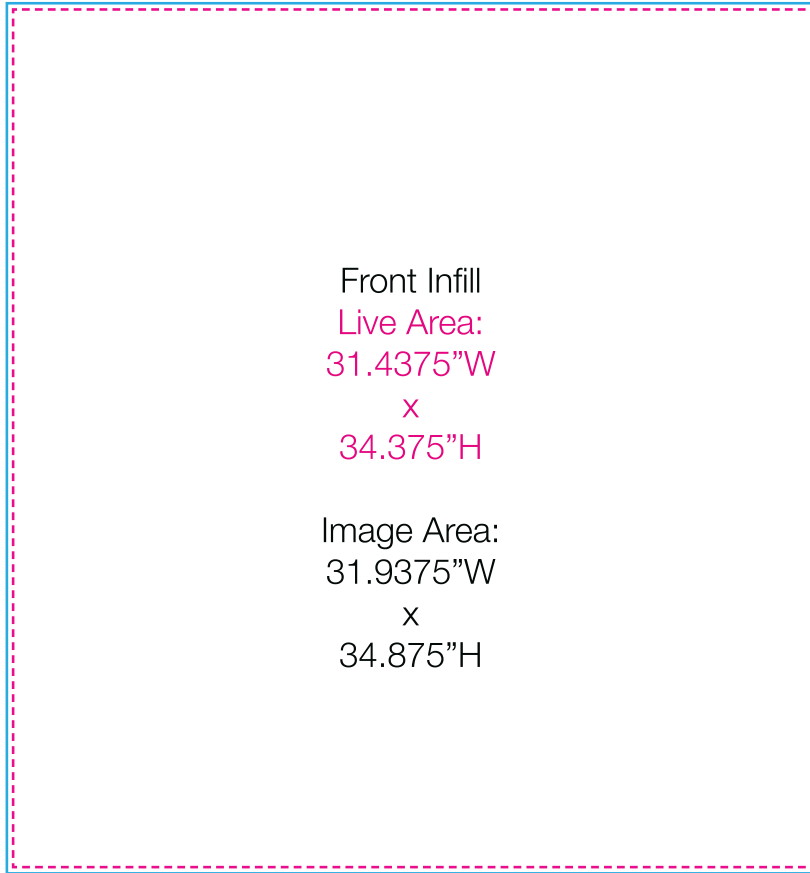

Live Area:
117.341"W
x
83.841"H

Image Area:
119"W
x
85"H

Front Infill
Live Area:
31.4375"W
x
34.375"H

Image Area:
31.9375"W
x
34.875"H

NOTE: 1/4" around perimeter is hidden by extrusion groove